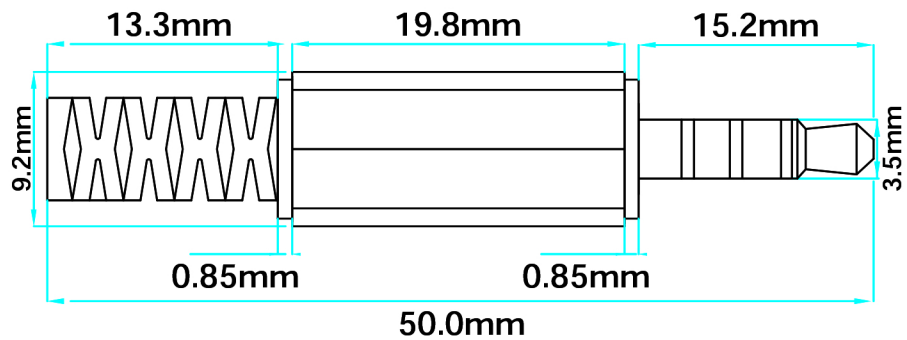

ROHS

Tolerance × × . ± × . ± . × ±	Approve:	 cables & connectors since 1995		
	Draw:			
	Check:			
	Unit:mm	Title:	3.5mm TRRS Male Solder Connector- Plastic	
Angle:	Date:	SKU:	944	
×° ± 	No:	Material No	/	
		Scale: 1:1	Sheet: 1/1	Rev: 1