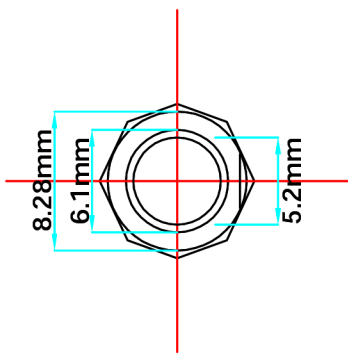

ROHS

Tolerance × × . ± × . ± . × ±	Approve:	 cables & connectors since 1995		
	Draw:			
	Check:			
	Unit:mm	Title:	3.5mm TRRS Male Solder Connector- Plastic	
Angle:	Date:	SKU:	944	
×° ± 	No:	Material No	/	
		Scale: 1:1	Sheet: 1/1	Rev: 1