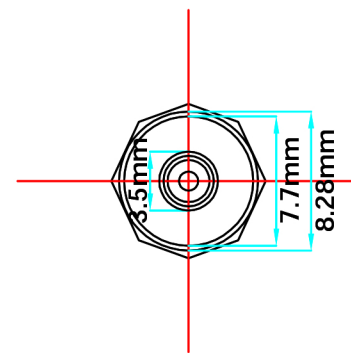

ROHS

Tolerance × × . ± × . ± . × ±	Approve:	 cables & connectors since 1995		
	Draw:			
	Check:			
	Unit:mm	Title:	3.5mm TRRS Male Solder Connector- Plastic	
Angle:	Date:	SKU:	944	
×° ± 	No:	Material No	/	
		Scale: 1:1	Sheet: 1/1	Rev: 1